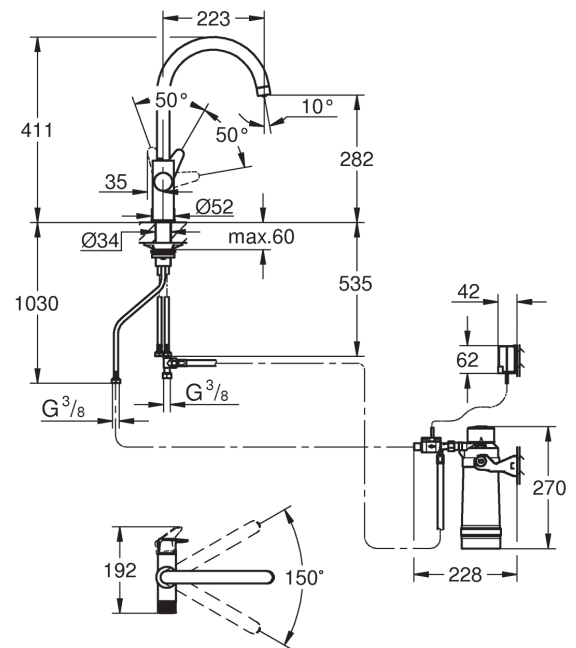

## FILTER REPLACEMENT INDICATOR

The filter capacity is controlled by a programmable counter unit, which is connected through the flow sensor with the filter cartridge. You can program the capacity and runtime of the used filter. An acoustic signal indicates when the filter cartridge must be changed.

### TECHNICAL DATA TAP

INFORMATION	SET
Article number	125560433
Style	C spout
Tap Colour	Chrome
Tap Material	Metal
Assembly	Single-hole assembly
Ø Drill Worktop	34 mm
Operation	Swivel spout, single lever mixer and additional lever
Power Connection	no
Tap Height	411 mm
Tap Connectors	Braided hose with 3/8" swivel nut

### TECHNICAL DATA AQA MONITOR

INFORMATION	AQA MONITOR
Connection thread (in/out)	3/8" nut x 3/8" connection thread
Intake pressure (min/max)	2-8 bar
Flow capacity	0,8-15 l/min
Dimensions (L x W x H)	80 × 47 × 30 mm
Installation position	horizontal